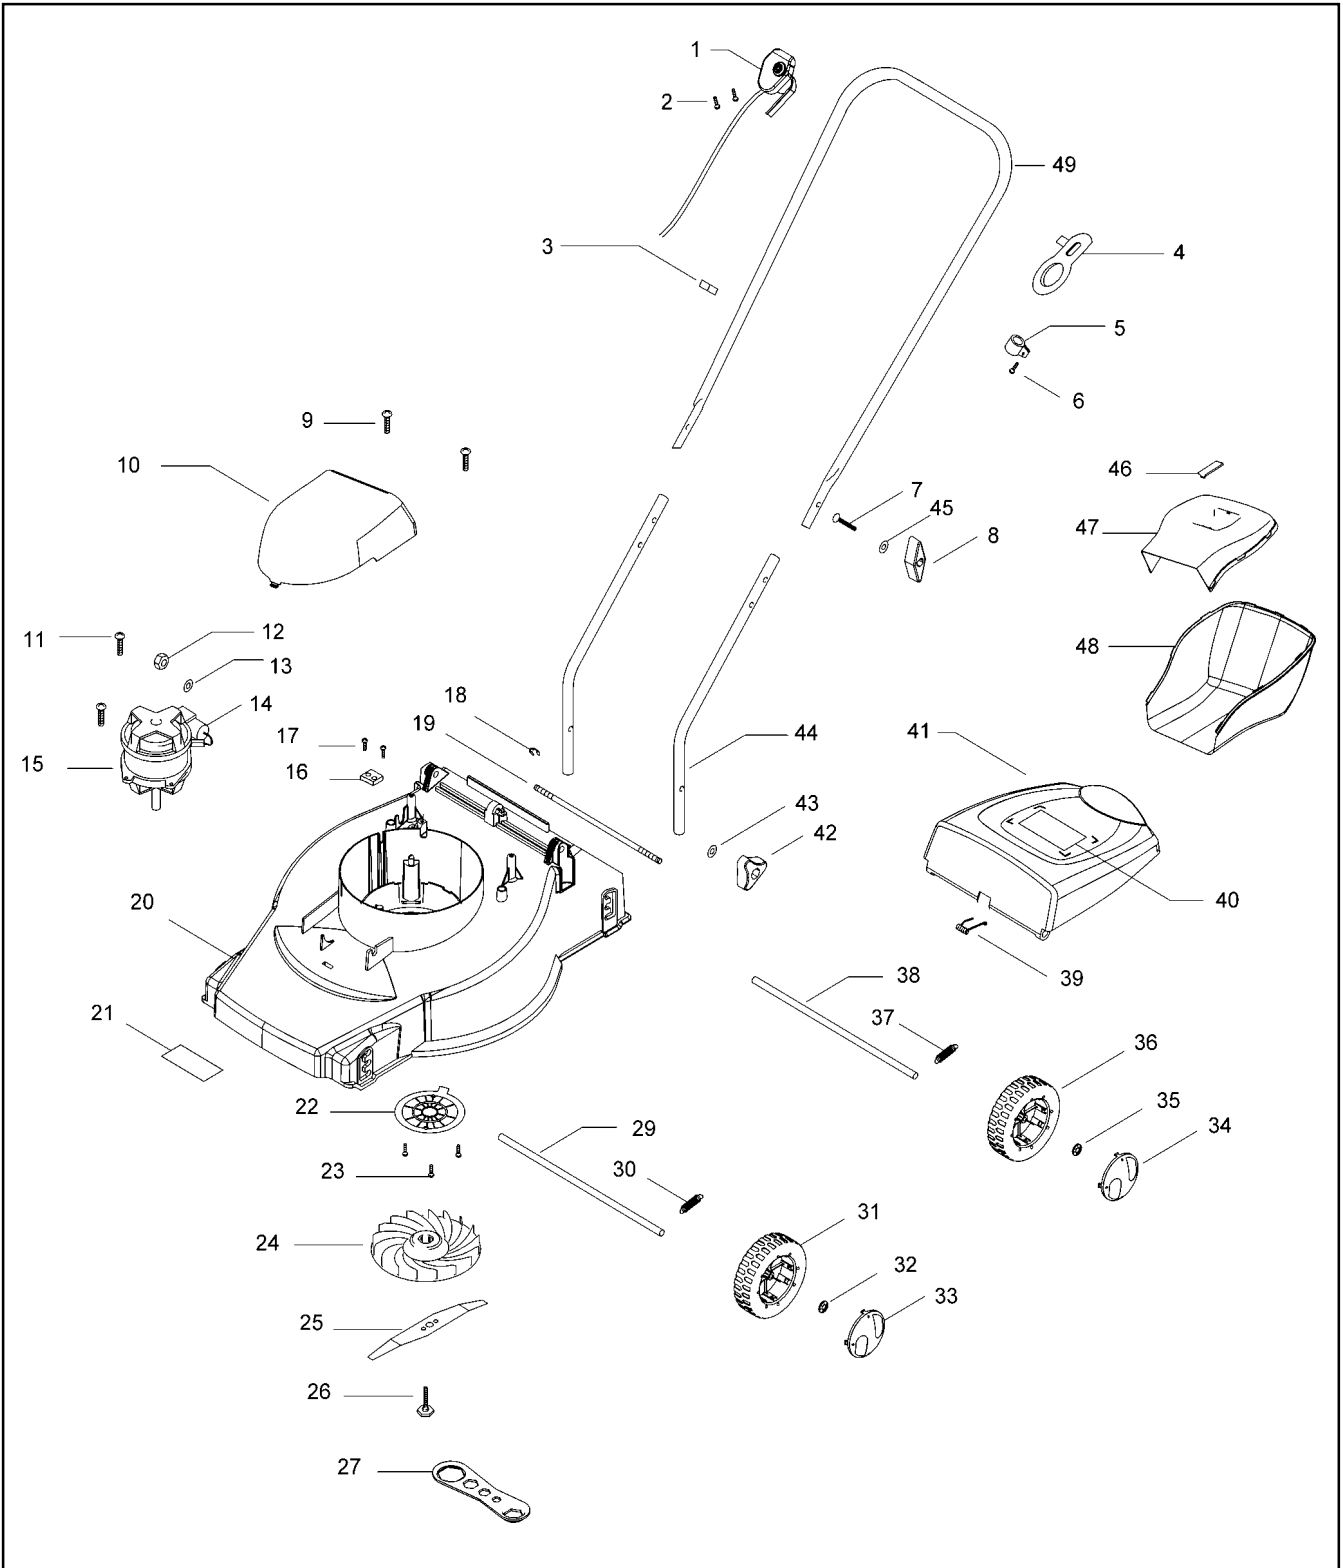

brand Poulan

date 22.05.03 Sheet 1/2

Publication No. P0305002

Model

Poulan weedeater 8033E

Product Number

9647762-01

brand	Poulan
-------	--------

date	22.05.03	Sheet 2/2
------	----------	-----------

Poulan weedeater 8033E

pos	Part No	Description	Qty	pos	Part No	Description	Qty
1	5107117-00/3	Kit Switchbox	1	37	5312049-74/4	Spring	1
2	5148085-00/3	Screw	2	38	5130971-00/4	Axle	1
3	5138574-00/8	Cable clip	2	39	5312061-39/2	Spring	1
4	5312070-51/8	Cord Guide	1	40	5138587-00/0	Warning label	1
5	5312049-84/3	Locking ring	1	41	5107067-67/9	Safety flap	1
6	5169307-01/3	Screw	1	42	5119565-00/9	Wing knob	2
7	5149198-01/1	Bolt	2	43	5140266-03/1	Washer	2
8	5119563-00/4	Wing knob	2	44	5119470-67/1	Lower Handle	2
9	5149753-01/3	Screw	2	45	5164491-01/0	Washer	2
10	5119398-67/4	Motor cover	1	46	5130980-67/4	Handle grassbox	1
11	5130974-00/8	Screw	2	47	5107064-67/5	Grassbox upper	1
12	5149106-00/6	Nut	1	48	5107066-67/1	Grassbox lower	1
13	5139099-00/5	Toothlock washer	1	49	5119469-67/3	Handle upper	1
14	5131107-06/1	Capacitor motor	1				
		Leroy somer					
	5131107-05/3	Capacitor motor	1				
		Memaf					
15	5119534-00/5	Motor kit	1				
16	5140705-00/4	Clamp	1				
17	5149753-01/3	Screw	2				
18	5131041-00/5	E clip	1				
19	5131038-00/1	Tie rod	1				
20	5107061-77/1	Deck	1				
21	5131087-07/3	Model label	1				
22	5128194-68/4	Finger protection plate	1				
23	5149753-01/3	Screw	3				
24	5119495-00/9	Impeller	1				
25	5119494-00/2	Blade	1				
26	5131064-00/7	Blade bolt	1				
27	5312103-61/6	Spanner	1				
29	5130971-00/4	Axle	1				
30	5312049-74/4	Spring	1				
31	5119447-67/9	Wheel	2				
32	5149679-00/2	Starlock Washer	2				
33	5119448-67/7	Hub cap	2				
34	5119446-67/1	Hub cap	2				
35	5149679-00/2	Starlock Washer	2				
36	5119445-67/3	Wheel	2				